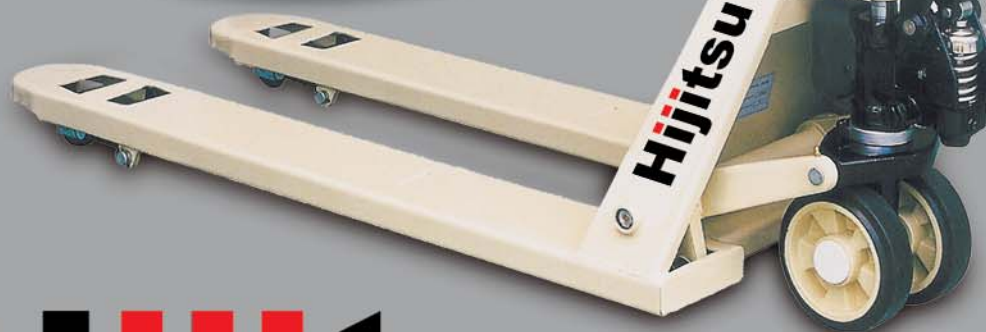

AM |
Forktrucks | Ltd

*PROFESSIONALS IN
MATERIALS HANDLING*

Materials
Handling
Catalogue

*Quality made
affordable*

Our most popular model @ only

£165
520mm x 1000mm
Forks

Hijitsu

WWW.AMFORKTRUCKS.COM

2500kg capacity
Heavy duty steel chassis
16 models to choose from